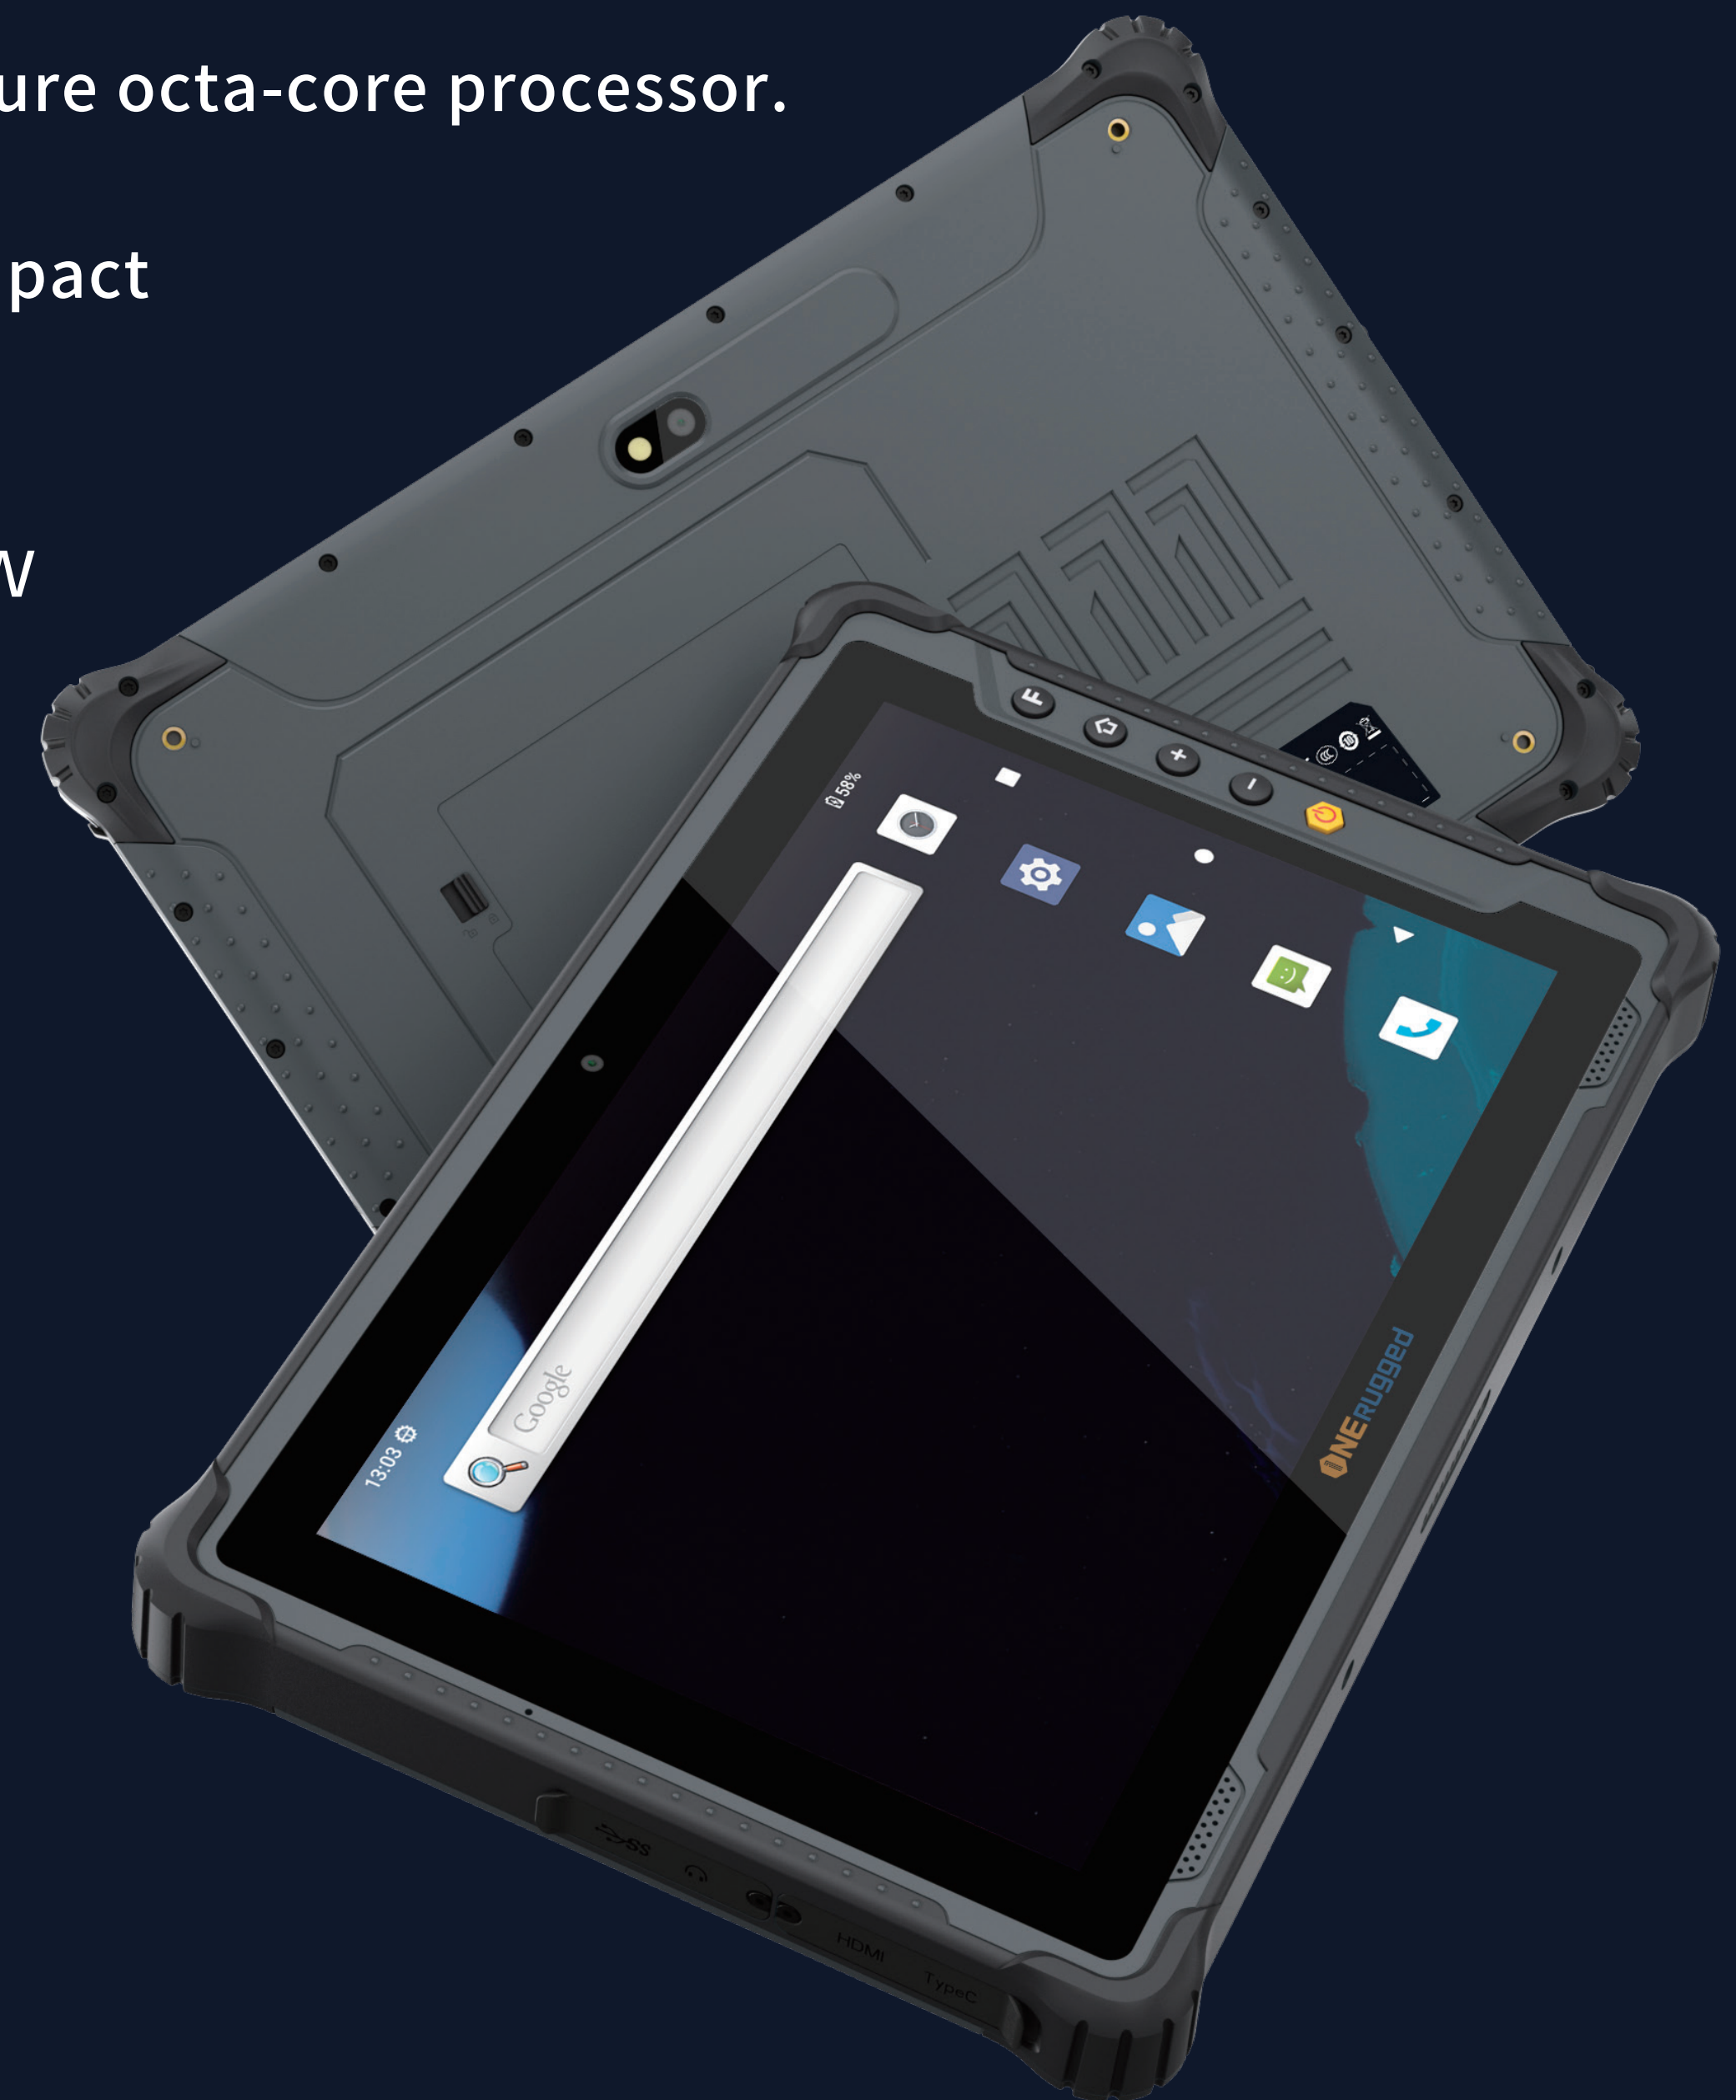

Rugged Mobile PC

M10T

- Ê Equipped with the latest Android 12 operating system and ARM architecture octa-core processor.
- Ê Backplane PC + frame TPU material, built on a toughness shell with four reinforced corners, which is enough to meet the demands of drop impact
- Ê 10.1-inch HD/FHD high-definition screen with 1000nits high bright` Wel supports 10-point capacitive touch
- Ê 3.8V/10000mAh removable massive battery offers long-lasting endudS` UW
- Ê Integrated 2.4GHz+5.8GHz dual-band WiFi 5
- Optional 2D Barcode Scan Engine and Standard NFC reader
- Standard USB 2.0, Type-C port
- Endured MIL-STD-810H ruggedness testing and rated IP65

ARM octa-core

Android 12

10.1-inch screen

1000 nits highlighting

WiFi 5/BT5.1/4G

GPS+GLONASS+Beidou

Super long battery life

Rich interface expansion

2D barcode scanning engine

IP65 protection level

M10T Rugged Mobile PC

Specifications

 **CPU**
ARM octa-core

 **System**
Windows 12

 **Memory**
RAM 8GB LPDDR4x
ROM 128GB EMMC

 **Display**
Type: HD
Size: 10.1 inch
Resolution: 800*1280
Brightness: 1000cd/m²

 **Touch Pannel**
10 points Capacitive screen, G+G,
panda glass hardness above 7H,
Optional glove touch

 **Dimension/Weight**
274.9*188.7*22.2mm
1140g

 **Buttons**
Power *1
Volume Key + *1
Volume Key - *1
Windows Home *1
F Key *1